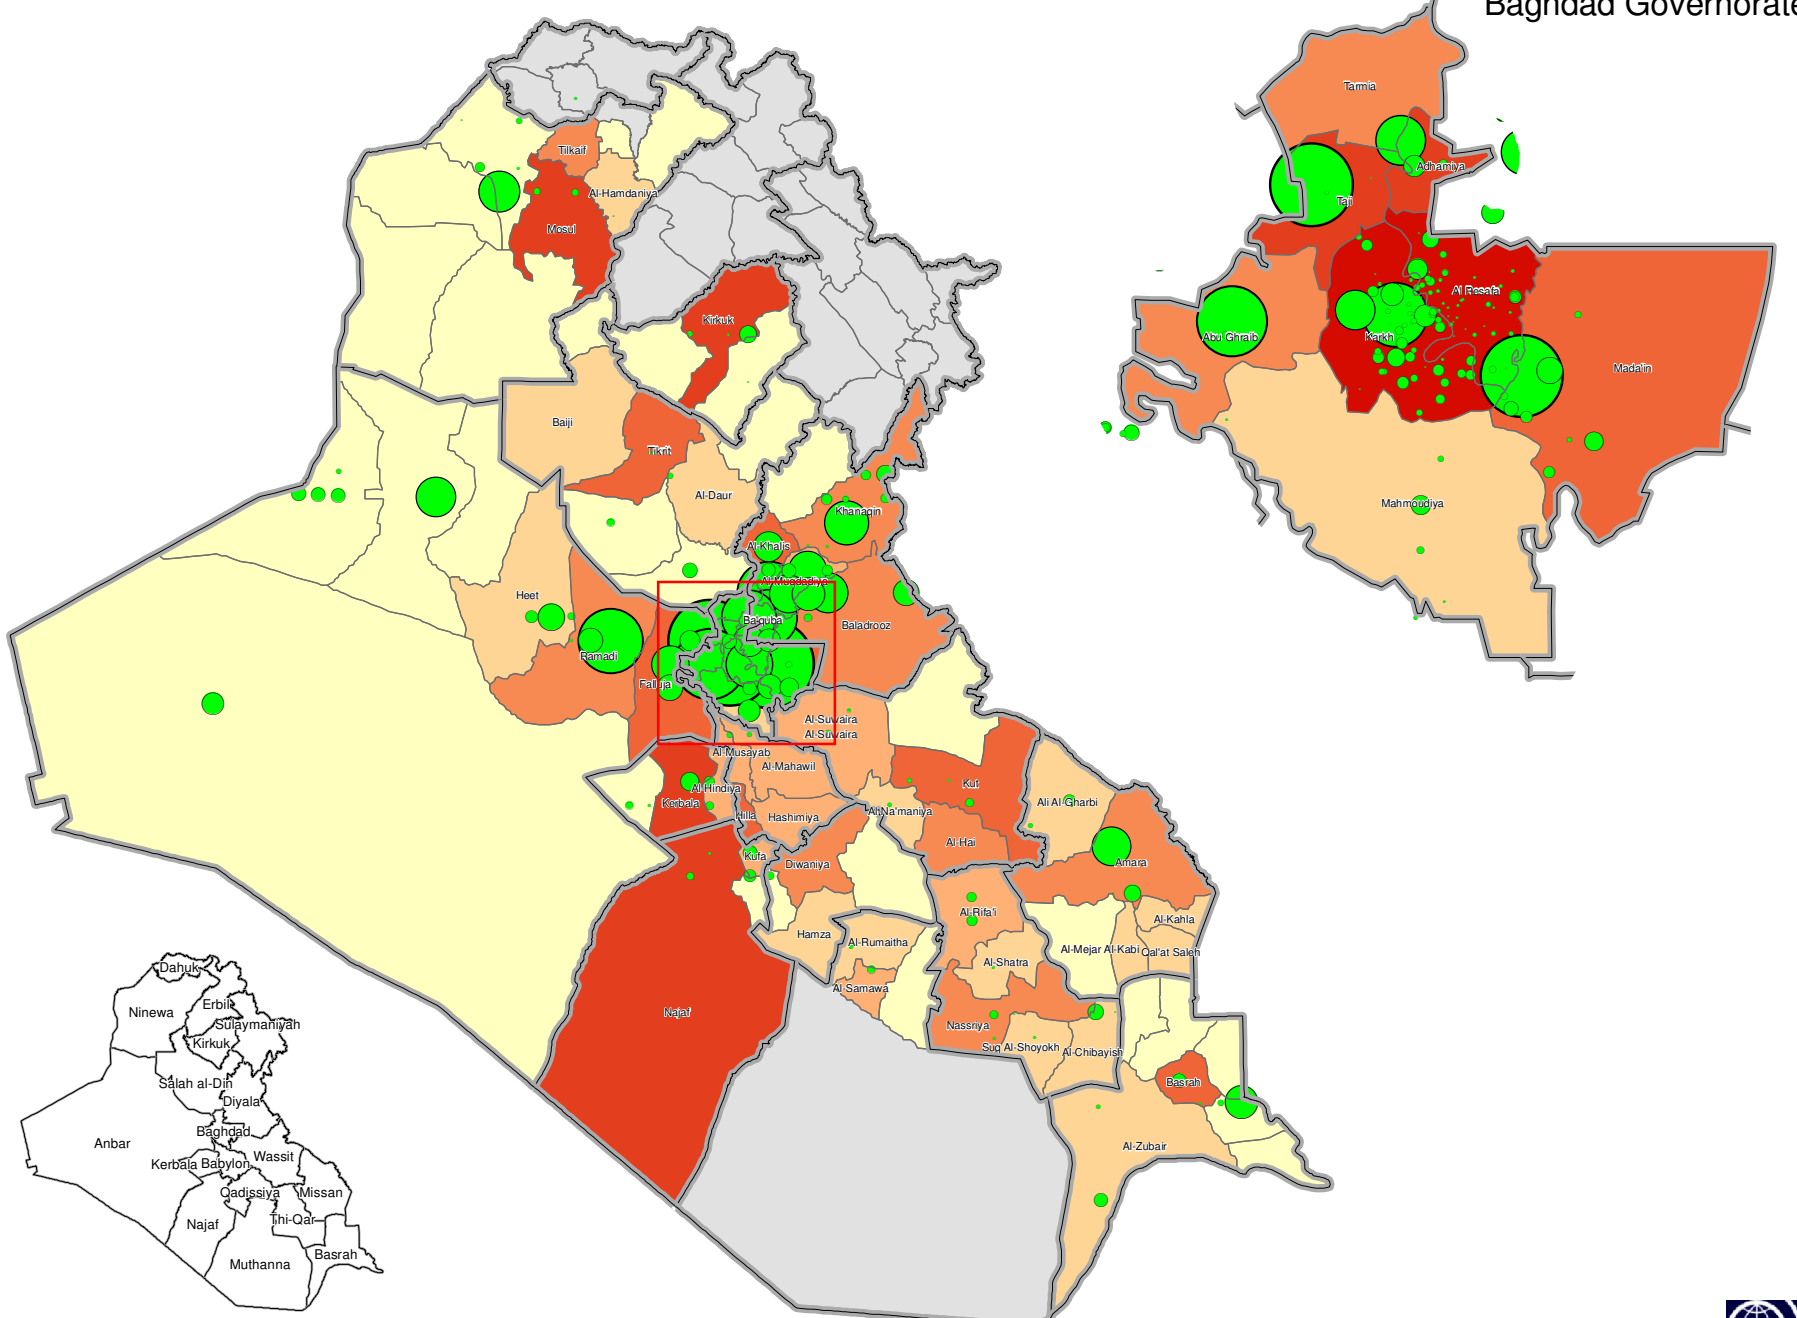

IRAQ - IDPs and Returnees

CAP 2009: Number of IDPs and location of Returnees

Baghdad Governorate

Legend

Boundaries
 — Governorate District

Returns **IDPs as of July 2008**

	1		12 - 500
	10		501 - 1200
	100		1201 - 2050
	1,000		2051 - 3400
			3401 - 5600
			5601 - 13450
			13451 - 25500
			No IDP data

Legend Text

Map Doc Name: IAU_CAP2009_01.pdf
Creation Date: October 2008
Projection Datum: Lambert azimuthal equal area WGS 1984
Web Resources: www.ochairaq.org
Nominal scale at A4 paper size: 1: 5,500,000 (main map)

0 50 100 200 Kms

0 25 50 100 Miles

Map data sources:
 Basemap: IAU, IDP data MoDM Sept 2008
 Returnee data: IOM Sept 2008

Disclaimer:
 The designations employed and the presentation of material on this map do not imply the expression of any opinion whatsoever on the part of the Secretariat of the United Nations concerning the legal status of any country, territory, city or area or of its authorities, or concerning the delimitation of its frontiers or boundaries.